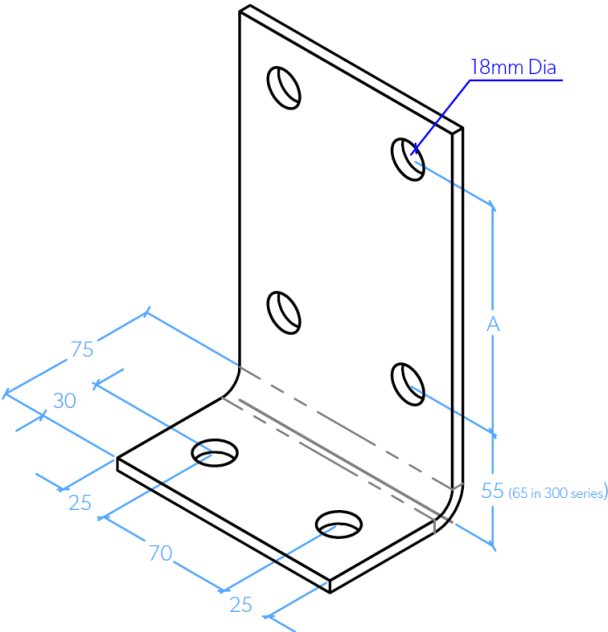

Cleat Order Form

Bolt On Cleats

6mm Black Steel

Order ref: _____

Purlin Series	Dim A
140	50
175	85
200	110
230	140
260	170
300	190

Weld On Cleats

6mm Black Steel

Reference	Quantity Required	Purlin Series