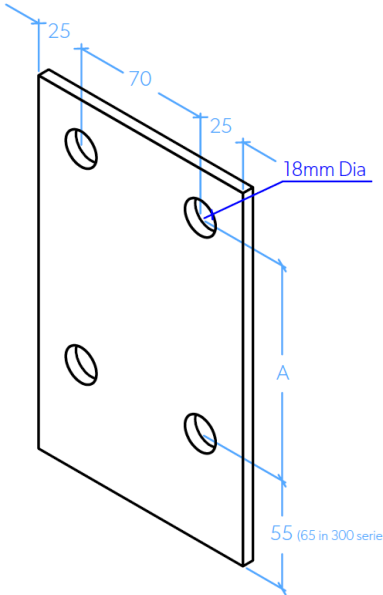

Cleat Order Form

Bolt On Cleats

6mm Black Steel

Order ref: _____

Purlin Series	Dim A
140	50
175	85
200	110
230	140
260	170
300	190

Weld On Cleats

6mm Black Steel

Reference	Quantity Required	Purlin Series